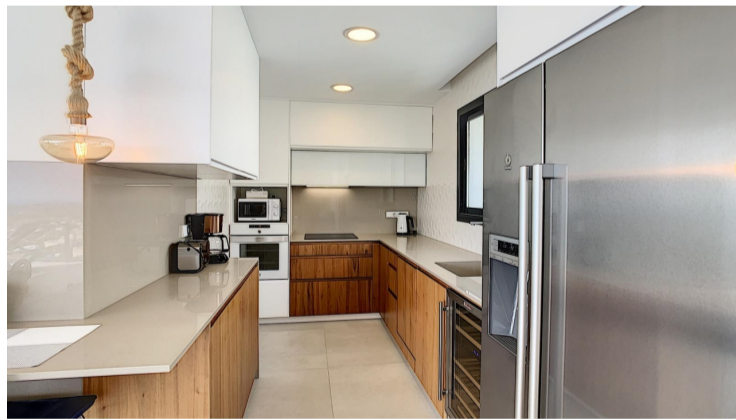

BOLIG ID: IMM-A000299

Villa til salg i Benitachell

€1,185,000

This modern villa is located in the Cumbre del Sol in Benitachell and has phenomenal sea views! The villa is built in a modern style and distributed over 2 floors. On the upper floor there is a living-dining room with a dining table as well as two three-seater sofas, a coffee table and a TV. Behind the living room is the open kitchen with all...