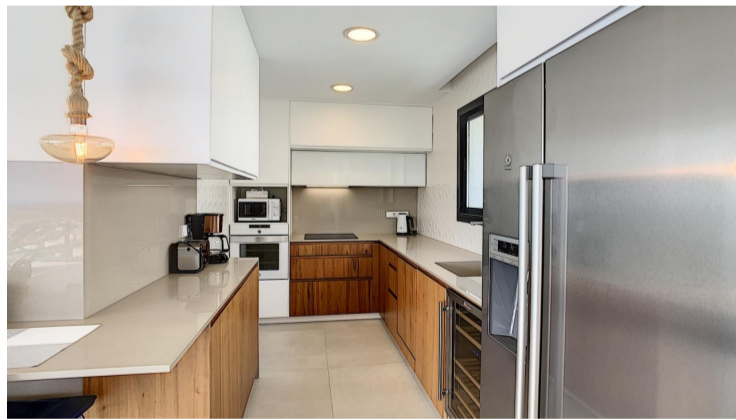

## Villa til salg i Benitachell

€1,185,000

This modern villa is located in the Cumbre del Sol in Benitachell and has phenomenal sea views! The villa is built in a modern style and distributed over 2 floors. On the upper floor there is a living-dining room with a dining table as well as two three-seater sofas, a coffee table and a TV. Behind the living room is the open kitchen with all...