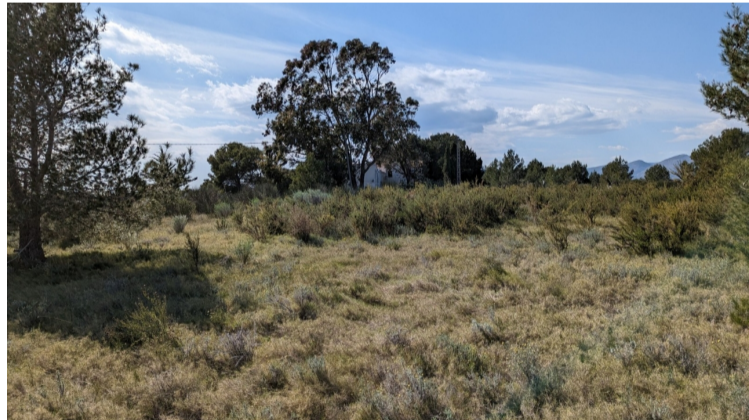

BOLIG ID: CPS-CBD1532

til salg i Moraira

€995,900

Wonderful opportunity! This finca with panoramic sea views is located on a large, mainly flat, but two level, plot with incredible 360° views. To the south there is a panoramic sea view from Moraira to the Penon de Ifach in Calpe, to the east there is a view to Cumbre del Sol and over the town of Benitachell to sea, to the north the Montgo mountain...