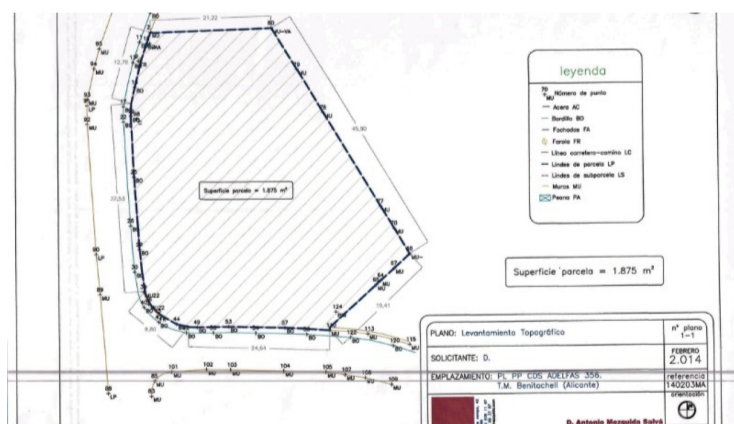

BOLIG ID: CPS-CBD1438

Grund til salg i Benitachell

€196,000

Large plot with sea views located in the Adelfas zone of Cumbre del Sol in Benitachell, walking distance to the local shopping centre and only a short drive to the local beach Cala Moraig. The plot could be subdivided to provide two separate building plots or kept as a large plot for one large luxury home. There is no builder obligation and both...