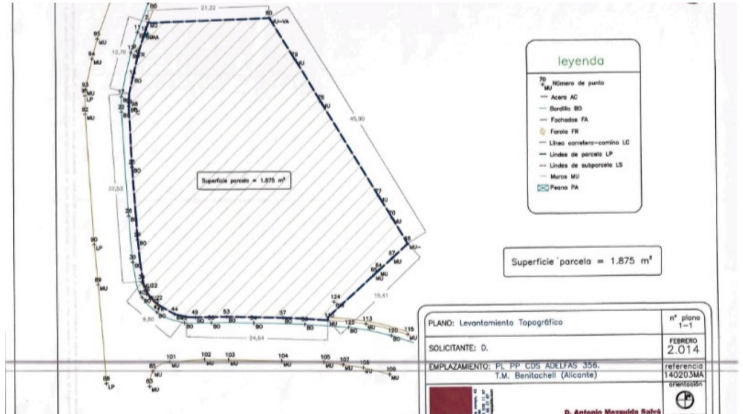

BOLIG ID: CPS-CBD1438

Grund til salg i Benitachell

€196,000

Large plot with sea views located in the Adelfas zone of Cumbre del Sol in Benitachell, walking distance to the local shopping centre and only a short drive to the local beach Cala Moraig. The plot could be subdivided to provide two separate building plots or kept as a large plot for one large luxury home. There is no builder obligation and both...