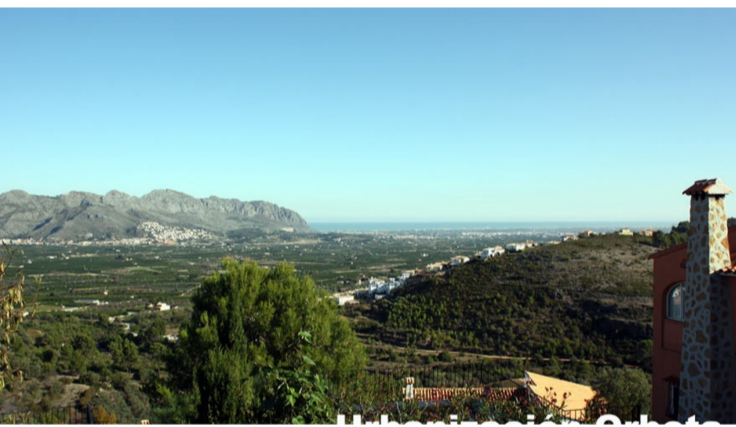

PARCELA

Superficie gráfica: 646 m2
Participación del inmueble: 99,999900 %
Tipo:

BOLIG ID: PEG-026077_E

Grund til salg i Orba

€95,000

Urban plot of 646 m2 in the urbanization of Orbeta, Orba (Alicante) Costa Blanca. On this plot is possible to build a house on two floors. The plot has fantastic views of the sea, the valley and mountains. Just a few minutes drive to the village of Orba with all its amenities .