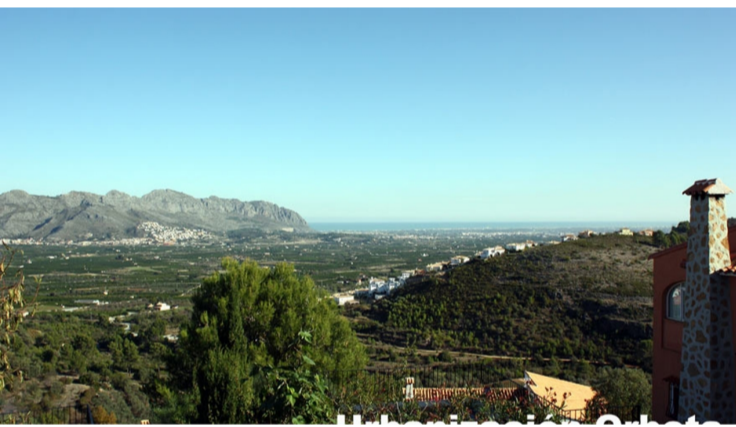

**PARCELA**

**Superficie gráfica:** 646 m2  
**Participación del inmueble:** 99,999900 %  
**Tipo:**

**BOLIG ID: PEG-026077\_E**

**Grund til salg i Orba**

**€95,000**

Urban plot of 646 m2 in the urbanization of Orbeta, Orba (Alicante ) Costa Blanca. On this plot is possible to build a house on two floors. The plot has fantastic views of the sea, the valley and mountains. Just a few minutes drive to the village of Orba with all its amenities .