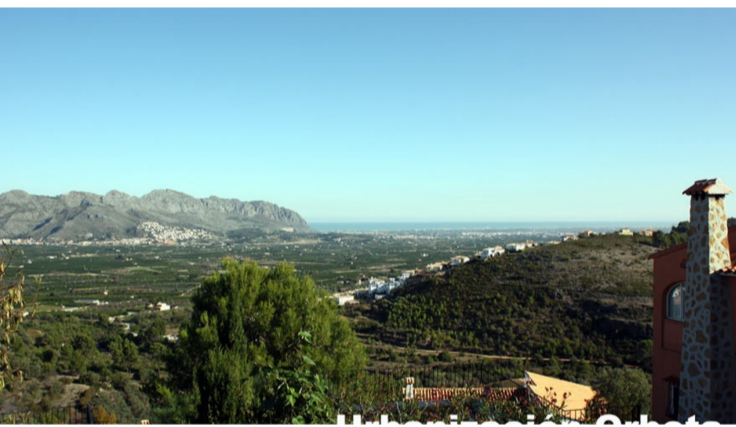

BOLIG ID: PEG-026077_E

Grund til salg i Orba

€95,000

Urban plot of 646 m2 in the urbanization of Orbeta, Orba (Alicante) Costa Blanca. On this plot is possible to build a house on two floors. The plot has fantastic views of the sea, the valley and mountains. Just a few minutes drive to the village of Orba with all its amenities .