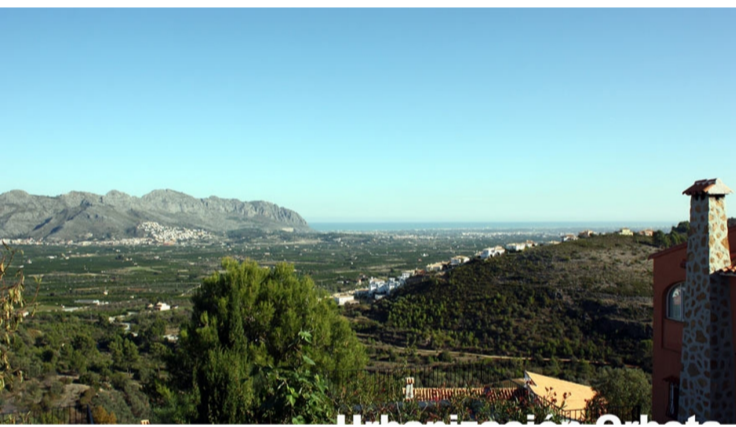

PARCELA

Superficie gráfica: 1.458 m2
Participación del inmueble: 99,999900 %
Tipo:

BOLIG ID: PEG-026072_E

Grund til salg i Orba

€120,000

Urban plot of 1458 m2 in the urbanization of Orbeta, Orba (Alicante) Costa Blanca. On this plot is possible to build a house on two floors. The plot has fantastic views of the sea, the valley and mountains. Just a few minutes drive to the village of Orba with all its amenities .