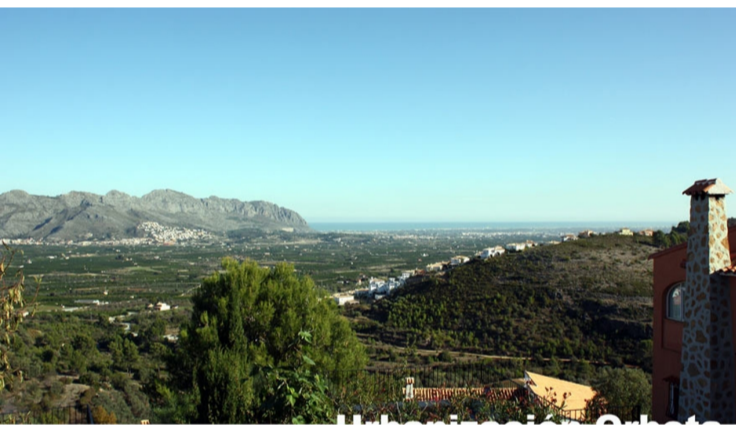

**PARCELA**

**Superficie gráfica:** 1.458 m2  
**Participación del inmueble:** 99,999900 %  
**Tipo:**

**BOLIG ID: PEG-026072\_E**

**Grund til salg i Orba**

€120,000

Urban plot of 1458 m2 in the urbanization of Orbeta, Orba (Alicante ) Costa Blanca. On this plot is possible to build a house on two floors. The plot has fantastic views of the sea, the valley and mountains. Just a few minutes drive to the village of Orba with all its amenities .