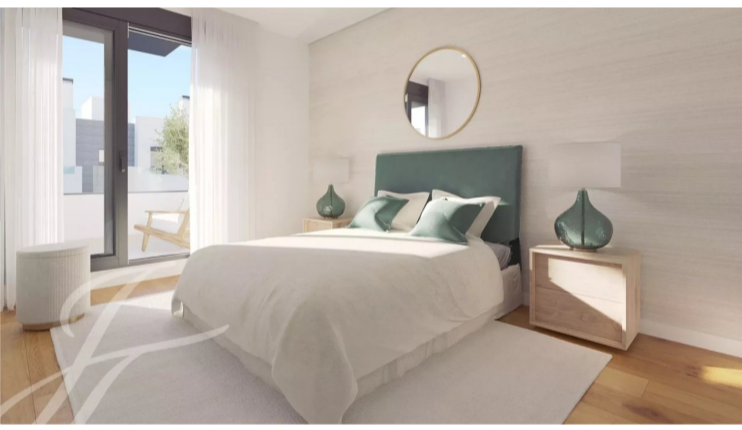

BOLIG ID: JOT-V1197PM

Byhus/Rækkehus til salg i Can Pastilla

€890,000

Semi-detached Houses with Garden and Pool This new project is located in La Ribera, a residential area of Palma next to the beach. You will only need a few minutes to enjoy a relaxing swim in the sea or a pleasant stroll along the Mediterranean shore. Furthermore, your new home is set in a quiet neighbourhood that also offers the convenience of...