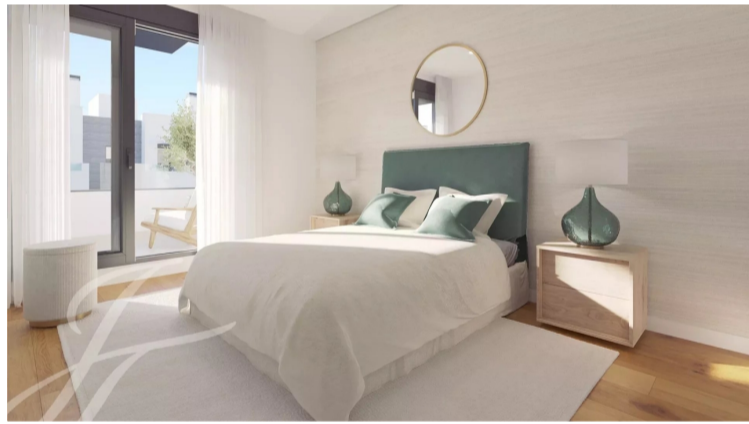

## Byhus/Rækkehus til salg i Can Pastilla

€1,100,000

Semi-detached Houses with Garden and Pool This new project is located in La Ribera, a residential area of Palma next to the beach. You will only need a few minutes to enjoy a relaxing swim in the sea or a pleasant stroll along the Mediterranean shore. Furthermore, your new home is set in a quiet neighbourhood that also offers the convenience of...