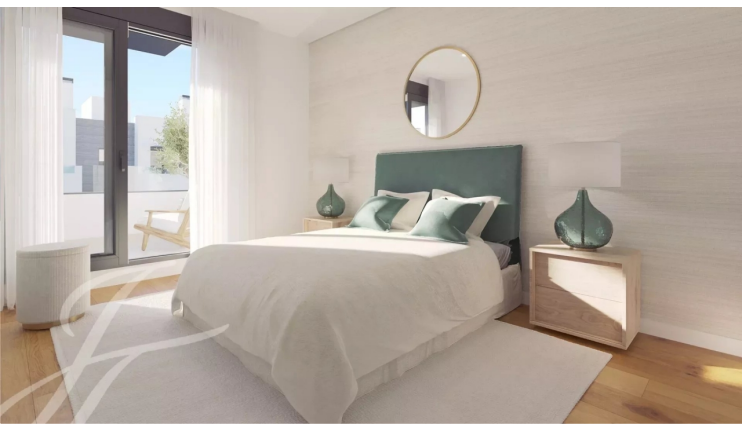

BOLIG ID: JOT-V1197PM

Byhus/Rækkehus til salg i Can Pastilla

€1,100,000

Semi-detached Houses with Garden and Pool This new project is located in La Ribera, a residential area of Palma next to the beach. You will only need a few minutes to enjoy a relaxing swim in the sea or a pleasant stroll along the Mediterranean shore. Furthermore, your new home is set in a quiet neighbourhood that also offers the convenience of...