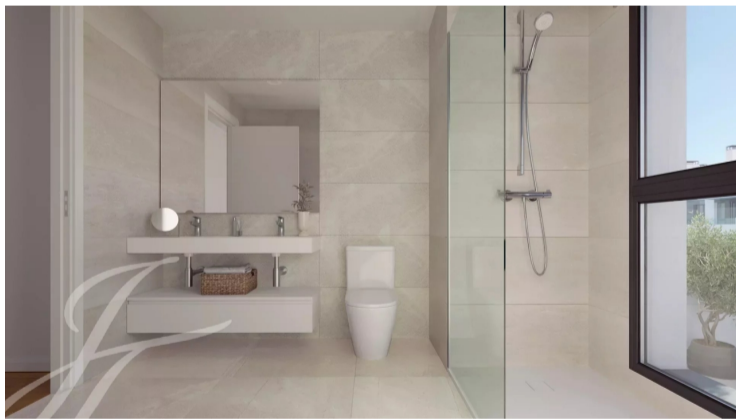

## Byhus/Rækkehus til salg i Can Pastilla

€1,100,000

Semi-detached Houses with Garden and Pool This new project is located in La Ribera, a residential area of Palma next to the beach. You will only need a few minutes to enjoy a relaxing swim in the sea or a pleasant stroll along the Mediterranean shore. Furthermore, your new home is set in a quiet neighbourhood that also offers the convenience of...