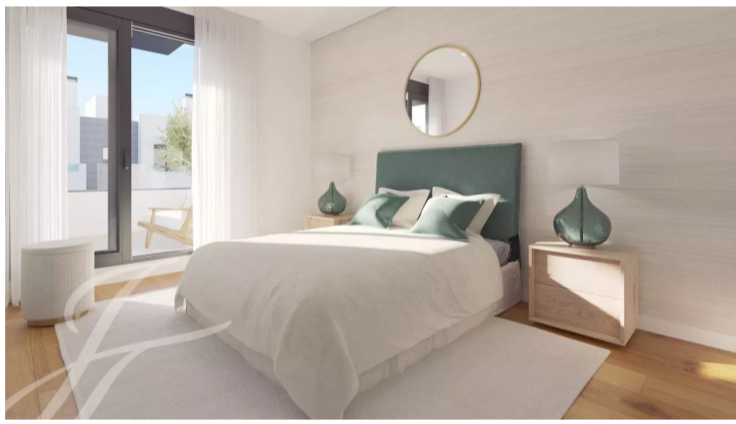

BOLIG ID: JOT-P1196PM

Byhus/Rækkehus til salg i Can Pastilla

€1,100,000

Semi-detached Houses with Garden and Pool This new project is located in La Ribera, a residential area of Palma next to the beach. You will only need a few minutes to enjoy a relaxing swim in the sea or a pleasant stroll along the Mediterranean shore. Furthermore, your new home is set in a quiet neighbourhood that also offers the convenience of...