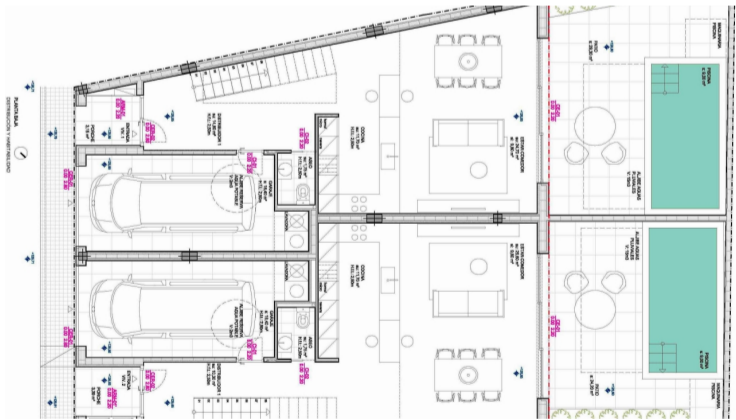

## Byhus/Rækkehus til salg i Binissalem

€0

Promotion of two new town houses in construction for delivery to the owners in 2022 on Calle Pare Payeras in the village of Binissalem.

An idyllic and quiet environment just 28 km from Palma, and with all of services shops schools, and public transport, bus, train that give those living in Binissalem quality of life that we all seek.