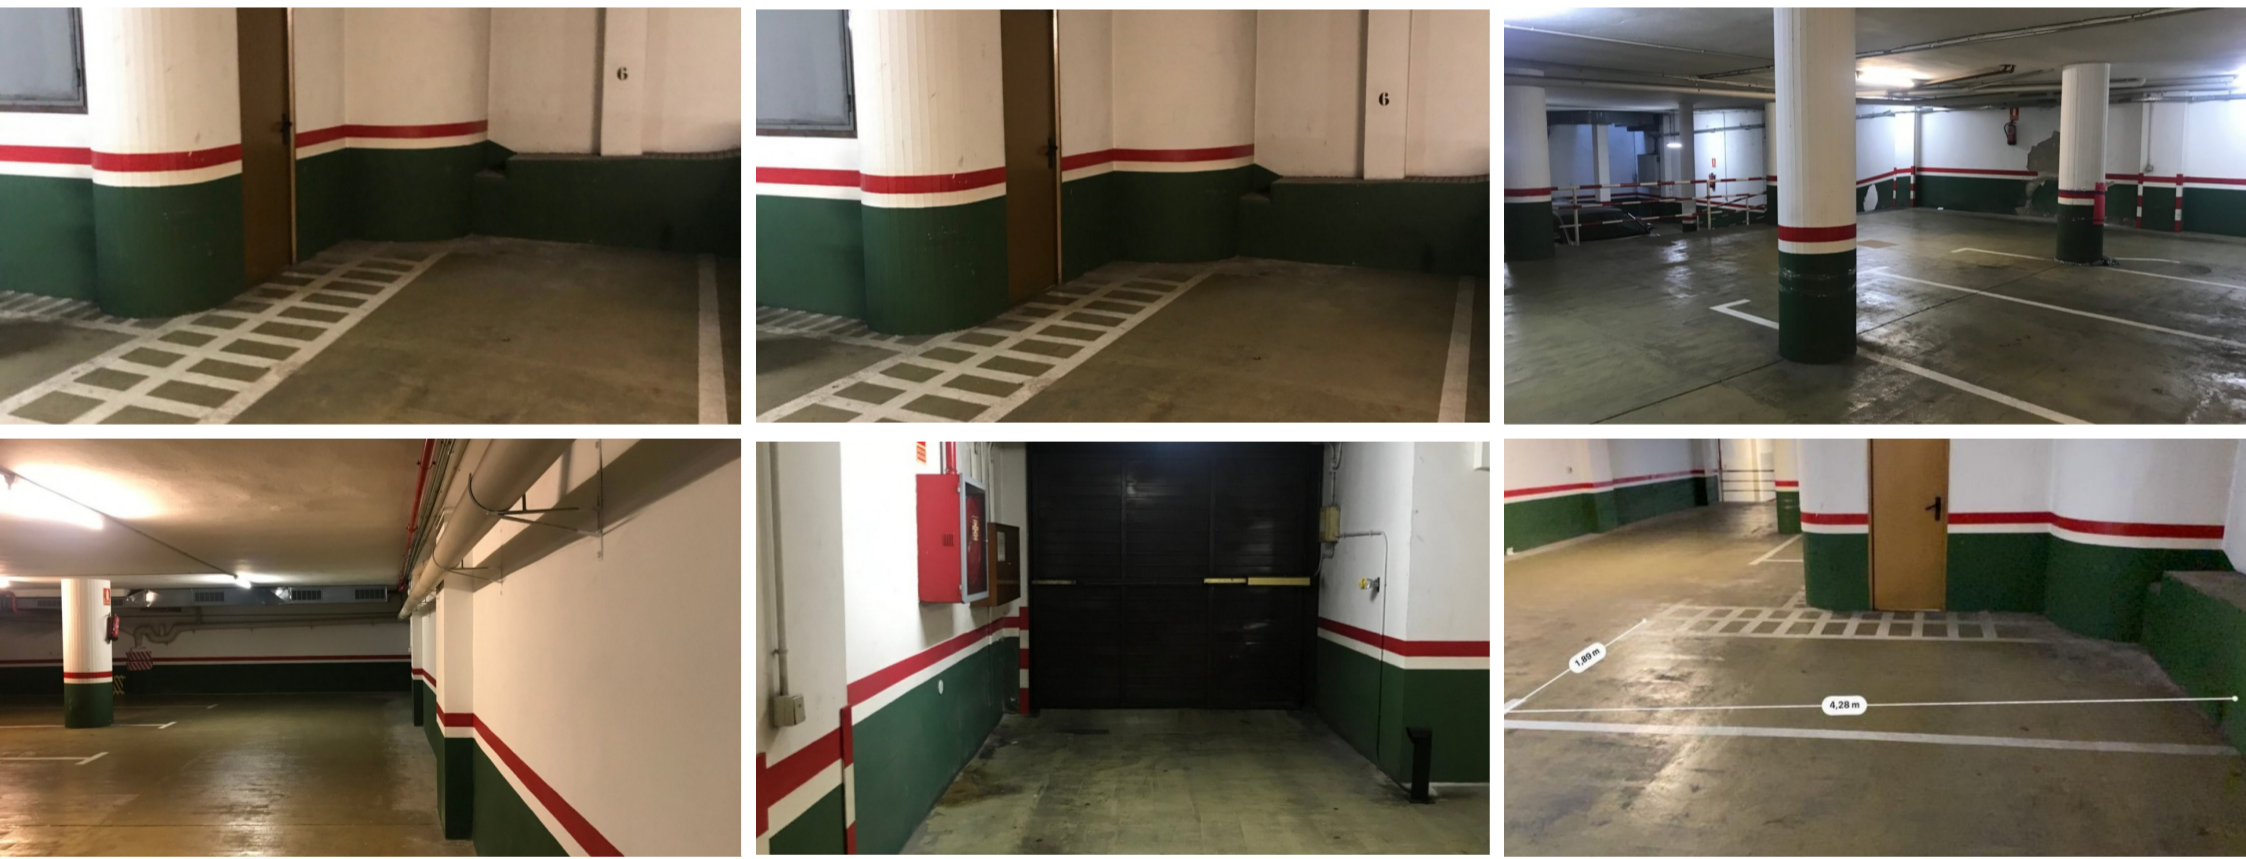

BOLIG ID: FCE-8293-K/968

til salg i Barcelona (By)

€36,000

We have this 8.70m2 parking space available, in the Eixample Dret area, located at c/. Roger de Lluria and C/. Deputation.. Easily accessible and on floor -1, ideal for cars between 4 and 4.50m long. Close to elevator access, and with a comfortable space to get out and get out of the car.