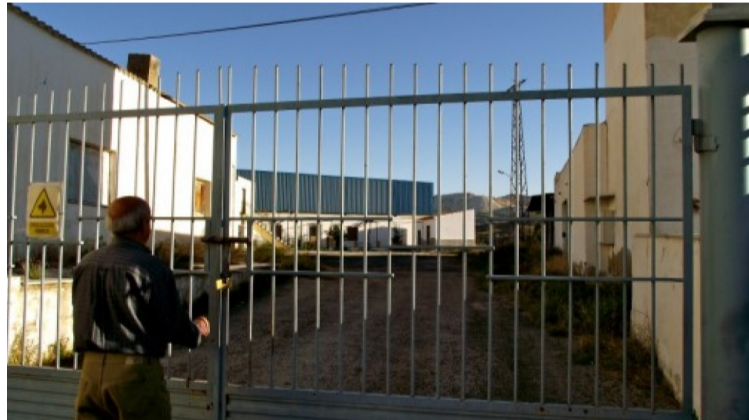

BOLIG ID: APF-APF-248

Erhverv til salg i Olula del Río

€448,000

Ex Marble Works - A commercial in the Olula del Rio area. THIS WAS A LARGE MARBLE FACTORY SITUATED ON A MAIN ROAD. Due to the recession the present owner has closed the factory and sold all of the equipment. There are large workshops and storage areas, office building and loads of outside storage. 3 phase heavy duty supply and mains water...