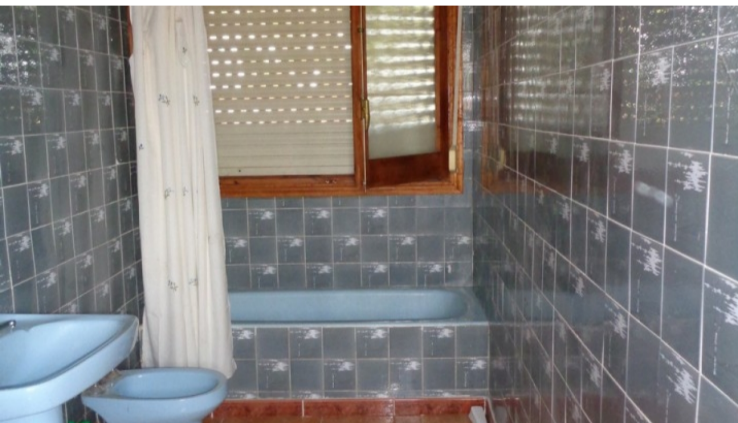

BOLIG ID: APF-APF-1143

Landhus til salg i Partalaoa

€150,000

Cortijo Cecilia - A country house in the Partalaoa area. (Partially Reformed) Detached 3 bedroom country property with outbuildings, set in land of just over 10.000m2. To the front of the house is a large pergola with grape vines, and the front door opens into a hallway with 2 double bedrooms and a bathroom comprising bath, WC, bidet and basin....