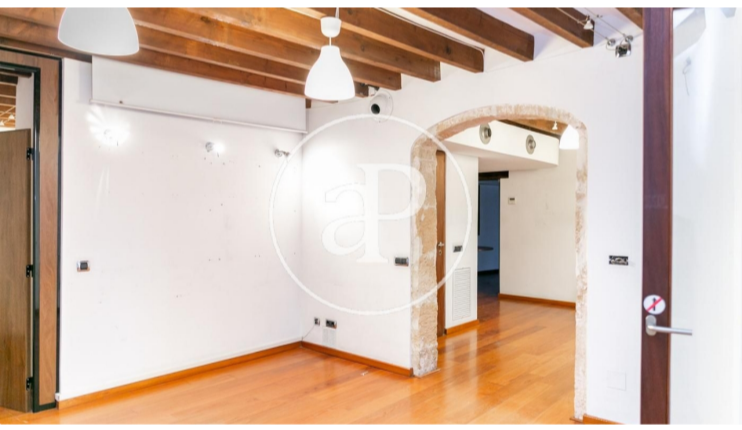

BOLIG ID: SOLGTMAR-506

Lejlighed til salg i Palma De Mallorca

€0

Located in one of the best areas of the historic center of Palma, next to Plaza Cort, with views of the wonderful Hotel Capuccino, next to C/ Colom and near Plaza Santa Eulalia, surrounded by shops and stores, we find this bright and beautiful corner apartment with six balconies facing the street in a restored building, which makes it ideal for...