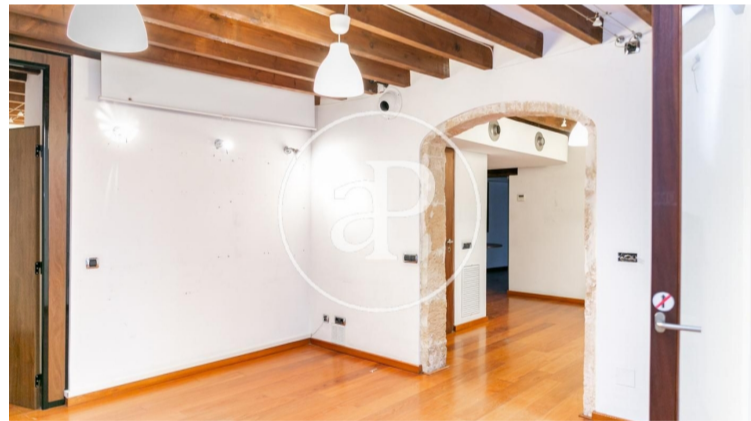

Lejlighed til salg i Palma De Mallorca

€0

Located in one of the best areas of the historic center of Palma, next to Plaza Cort, with views of the wonderful Hotel Capuccino, next to C/ Colom and near Plaza Santa Eulalia, surrounded by shops and stores, we find this bright and beautiful corner apartment with six balconies facing the street in a restored building, which makes it ideal for...

87 m²

N/A

1

1

+34 609 97 72 62

www.bolig-udland.dk

info@bolig-udland.dk