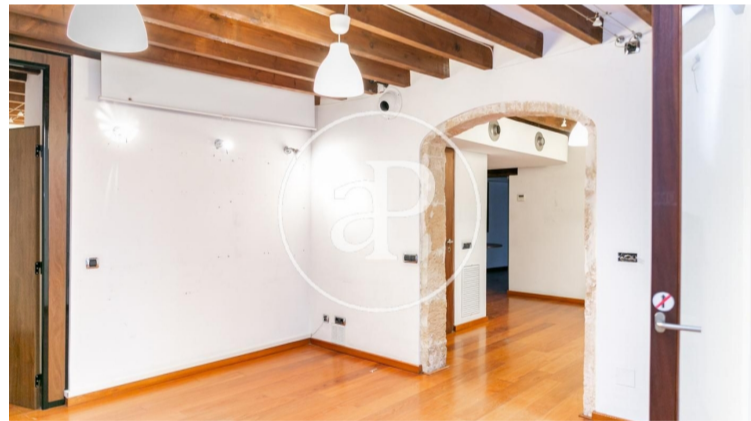

BOLIG ID: SOLGTMAR-506

Lejlighed til salg i Palma De Mallorca

€0

Located in one of the best areas of the historic center of Palma, next to Plaza Cort, with views of the wonderful Hotel Capuccino, next to C/ Colom and near Plaza Santa Eulalia, surrounded by shops and stores, we find this bright and beautiful corner apartment with six balconies facing the street in a restored building, which makes it ideal for...