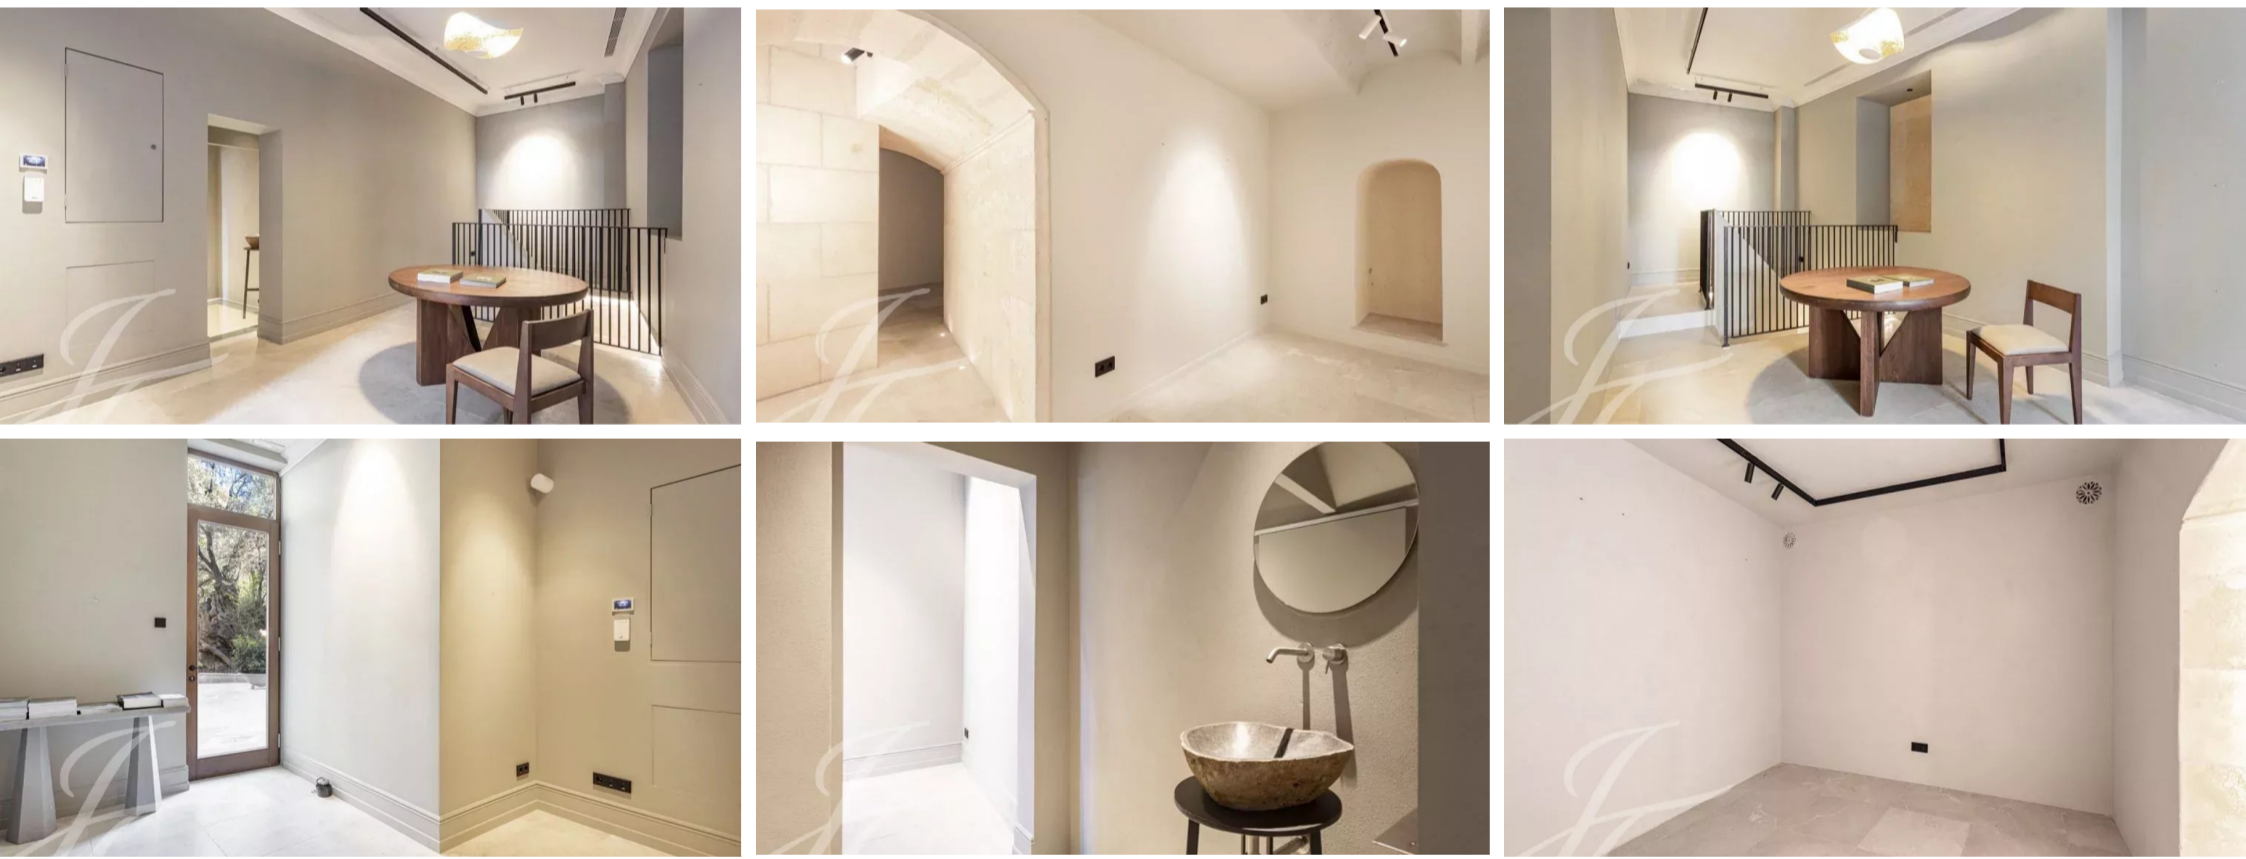

BOLIG ID: JOT-V1619PM

Erhverv til salg i Palma De Mallorca

€1,790,000

Commercial Premises in Plaza Cort, Old Town Palma A unique opportunity to acquire commercial premises in the most emblematic square in Palma, Plaza Cort. The area guarantees the highest pedestrian traffic within the city and includes some of the most prestigious shops, fine dining, and a selection of 5* hotels in Palma Old Town. The area offers...