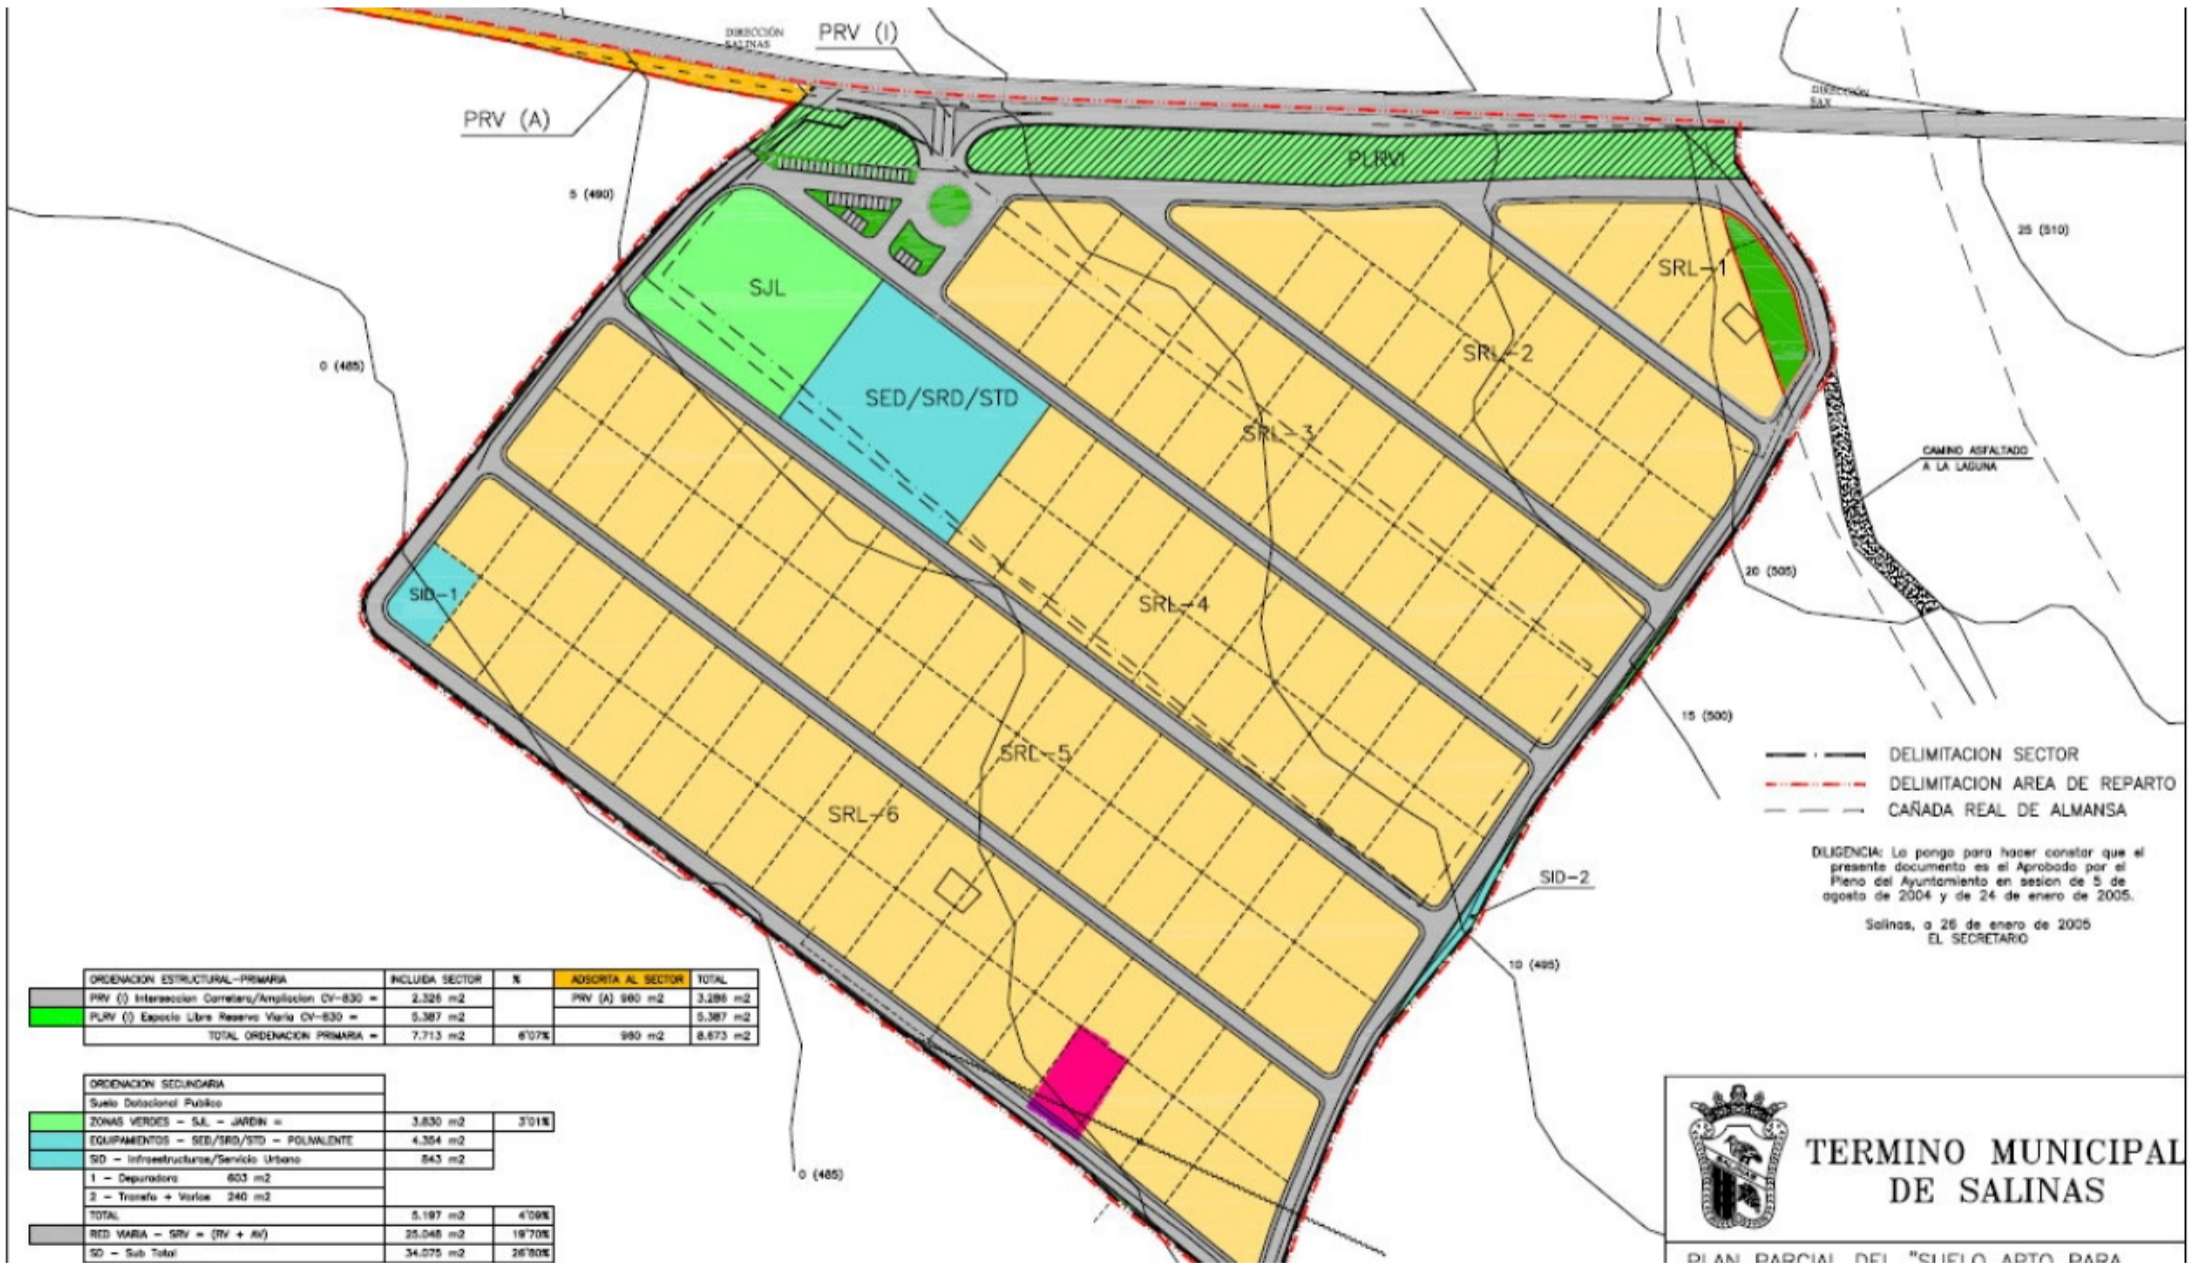

Measure

-   

 594,36 m²

Total perimeter: 79,52
Total area: 594,36 m²

 Download all

 Delete all

BOLIG ID: MLC-MLSC1963511

**TERMINO MUNICIPAL
DE SALINAS**

PLAN PARCIAL DEL "SUELO ADTO PARA

Grund til salg i San Miguel de Salinas

€22,995

A fantastic opportunity to purchase a plot of land in Saliunas, with walking distance to all its amenities, the plot has 600 meters square. We are specialists in the Costa Blanca and Costa Calida specialising in the Alicante and Murcia Inland regions with a particular emphasis on Elda, Pinoso, Aspe, Elche and surrounding areas. We are an...