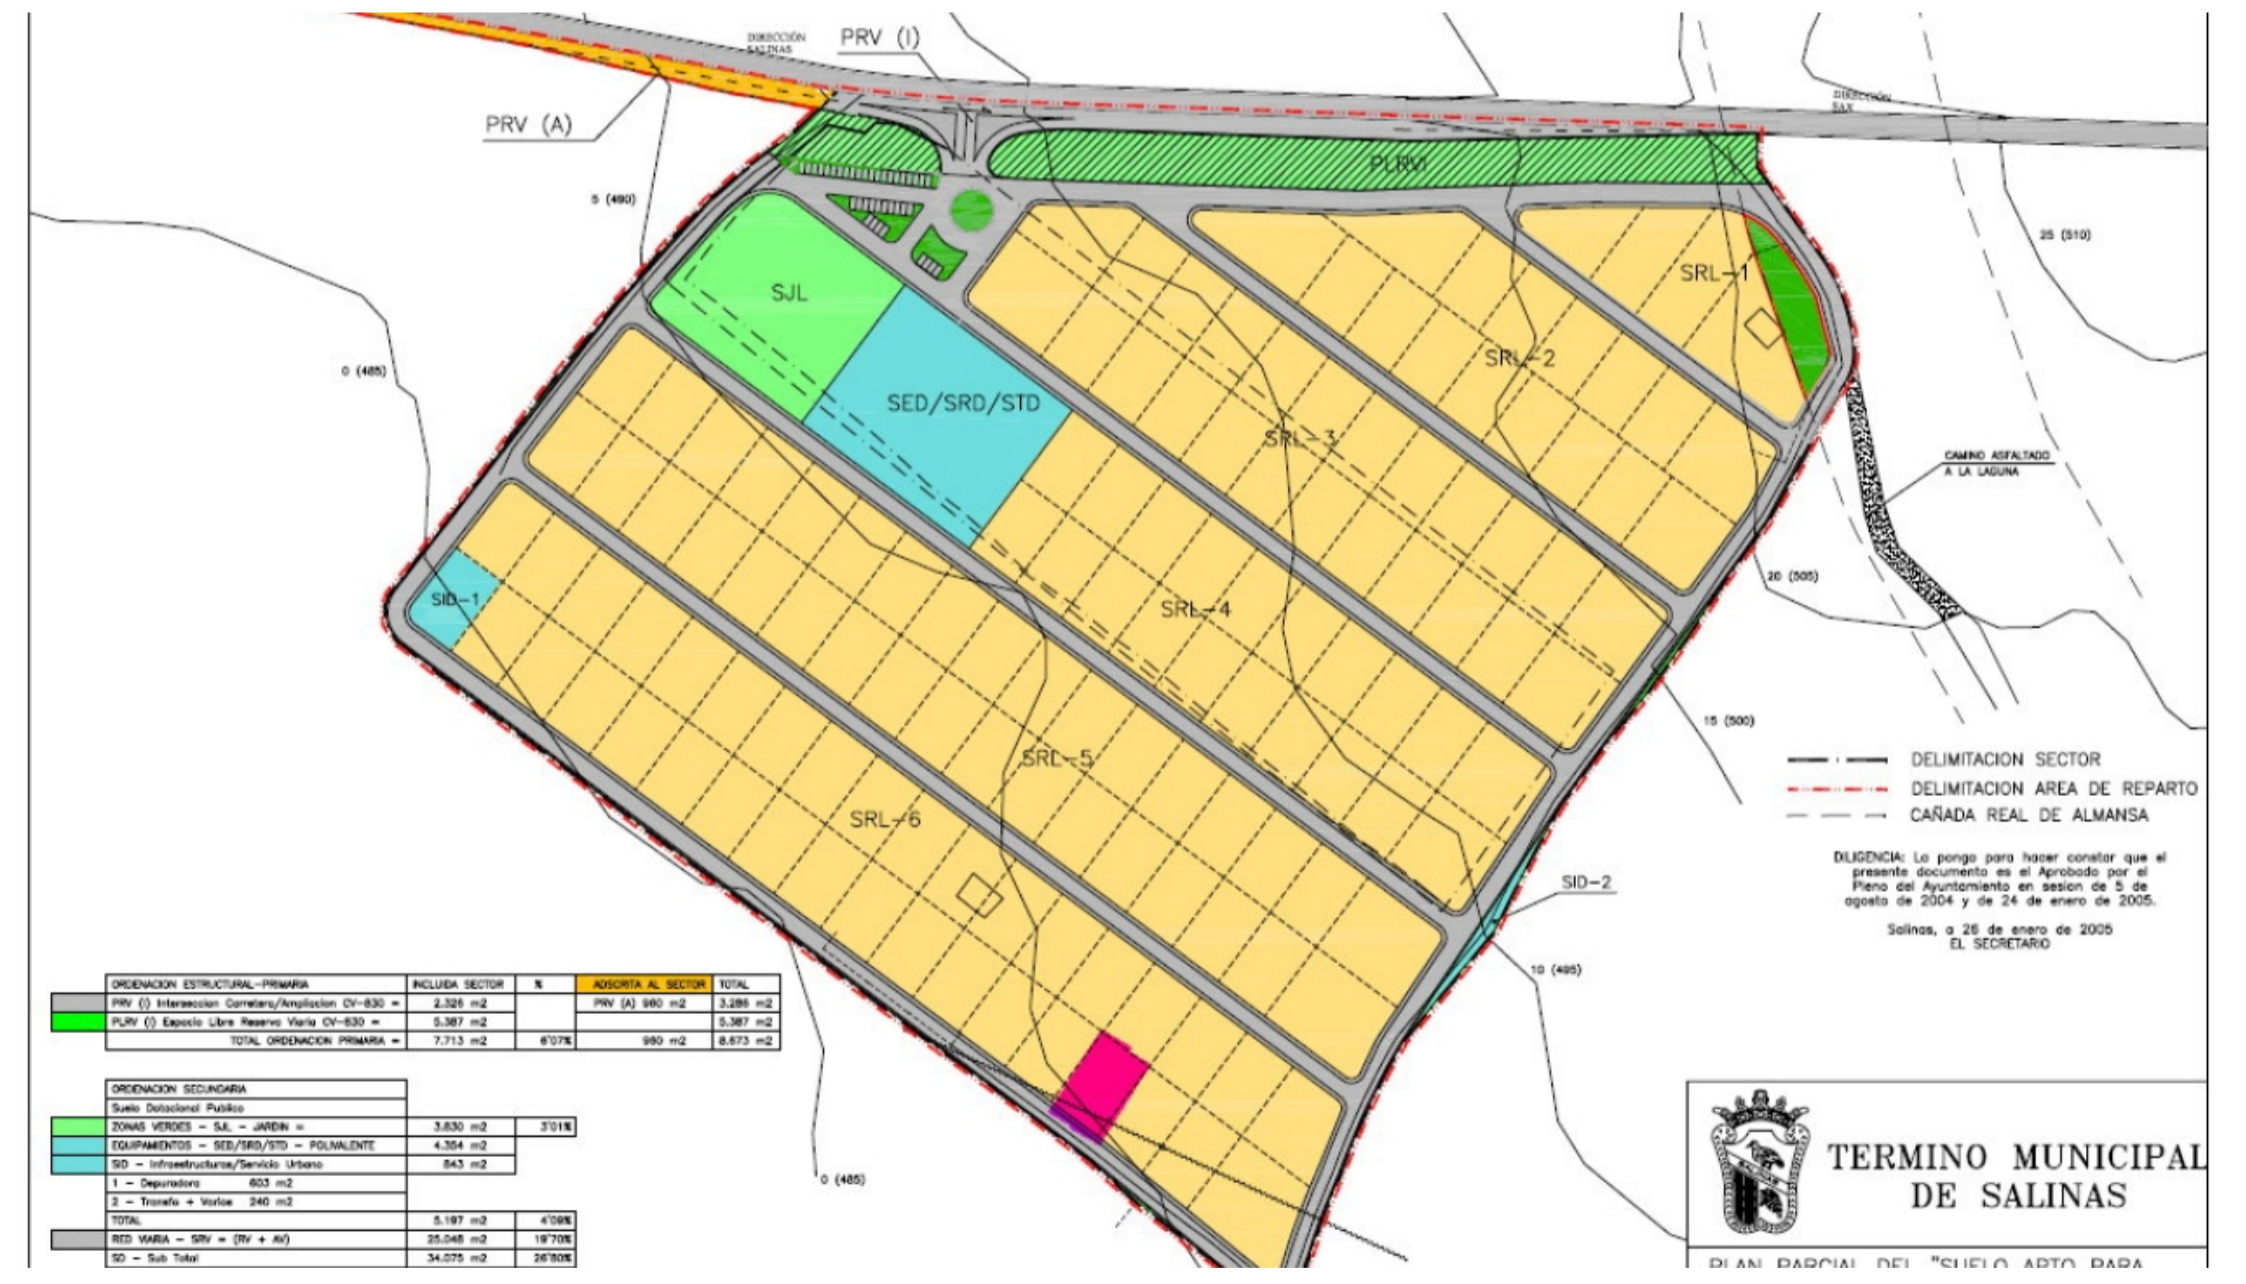

Measure

-   

 594,36 m²

Total perimeter: 79,52
Total area: 594,36 m²

 Download all

 Delete all

BOLIG ID: MLC-MLSC1963511

**TERMINO MUNICIPAL
DE SALINAS**

PLAN PARCIAL DEL "CIELO ADTO PARA

Grund til salg i San Miguel de Salinas

€22,995

A fantastic opportunity to purchase a plot of land in Saliunas, with walking distance to all its amenities, the plot has 600 meters square. We are specialists in the Costa Blanca and Costa Calida specialising in the Alicante and Murcia Inland regions with a particular emphasis on Elda, Pinoso, Aspe, Elche and surrounding areas. We are an...