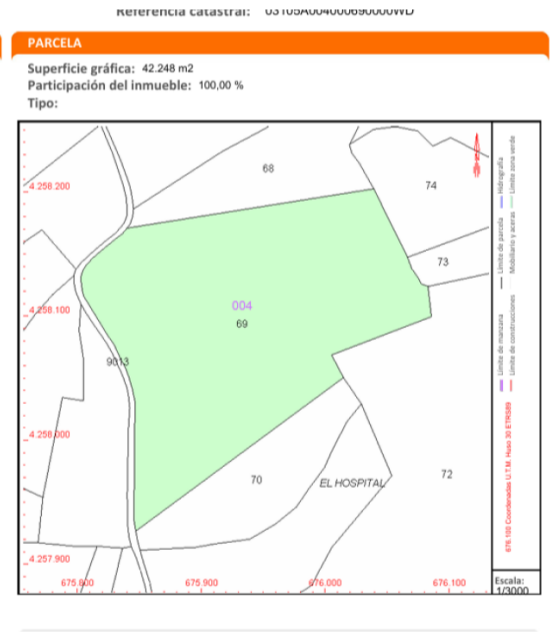

BOLIG ID: MLC-MLSC9991343

DATOS DESCRIPTIVOS DEL INMUEBLE

Localización:
Polígono 4 Parcela 69
EL HOSPITAL EL PINOS / PINOSO (ALICANTE)

Clase: RÚSTICO
Uso principal: Agrario
Superficie construida:
Año construcción:

CULTIVO

Subparcela	Cultivo/aprovechamiento	Intensidad Productiva	Superficie m ²
0	VR Viñedos regadio	03	42.248

Grund til salg i Pinoso

€79,995

This building plot of 42,248 m² is situated in a peaceful hamlet just outside Pinoso. The land benefits from irrigation water and offers the potential to be divided into four separate plots. Local regulations allow for construction of up to 2% of the plot size, with the option to build on two levels, providing flexibility for multiple projects or a...