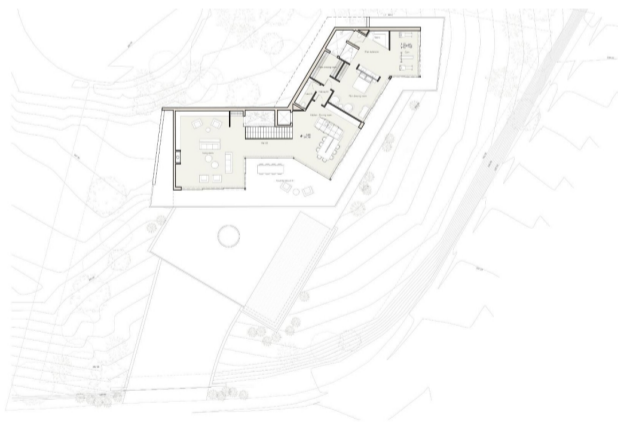

BOLIG ID: RED-SP0722

FLOOR SURFACE HOUSE	
First floor	247,66 m ²
Main floor	22,48 m ²
Entrance floor	152,46 m ²
TOTAL	422,60 m²
FLOOR SURFACE COVERED TERRACES	
First floor	632,11 m ²
Main floor	112,25 m ²
Entrance floor	492,72 m ²
TOTAL	1.237,08 m²
FLOOR SURFACE UNCOVERED TERRACES	
First floor	4,88 m ²
Main floor	122,22 m ²
Entrance floor	628 m ²
TOTAL	755,10 m²
POOL SURFACE	
Lower floor	38,76 m ²
TOTAL	38,76 m²
TOTAL FLOOR SURFACE	1.887,74 m²
TOTAL PLOT SIZE	2.235,00 m²