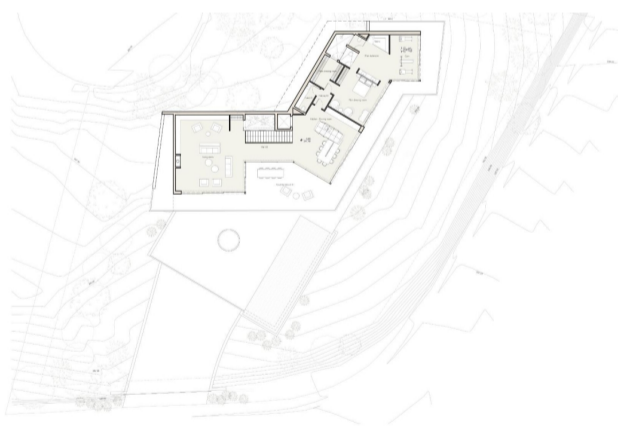

BOLIG ID: RED-SP0722

FLOOR SURFACE HOUSE	
First floor	247,66 m ²
Main floor	22,48 m ²
Entrance floor	152,46 m ²
TOTAL	422,60 m²
FLOOR SURFACE COVERED TERRACES	
First floor	632,01 m ²
Main floor	112,25 m ²
Entrance floor	492,72 m ²
TOTAL	1.236,98 m²
FLOOR SURFACE UNCOVERED TERRACES	
First floor	4,88 m ²
Main floor	122,22 m ²
Entrance floor	628 m ²
TOTAL	755,10 m²
POOL SURFACE	
Lower floor	38,76 m ²
TOTAL	38,76 m²
TOTAL FLOOR SURFACE	1.887,74 m²
TOTAL PLOT SIZE	2.235,00 m²