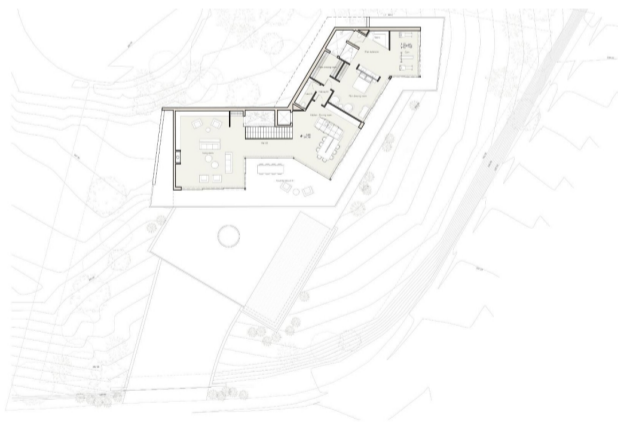

BOLIG ID: RED-SP0722

FLOOR SURFACE HOUSE	
First floor	247,66 m ²
Main floor	22,48 m ²
Entrance floor	152,46 m ²
TOTAL	422,60 m²
FLOOR SURFACE COVERED TERRACES	
First floor	432,01 m ²
Main floor	112,25 m ²
Entrance floor	492,72 m ²
TOTAL	1.036,98 m²
FLOOR SURFACE UNCOVERED TERRACES	
First floor	4,88 m ²
Main floor	122,22 m ²
Entrance floor	628 m ²
TOTAL	755,10 m²
POOL SURFACE	
Lower floor	38,76 m ²
TOTAL	38,76 m²
TOTAL FLOOR SURFACE	1.887,74 m²
TOTAL PLOT SIZE	2.235,00 m²