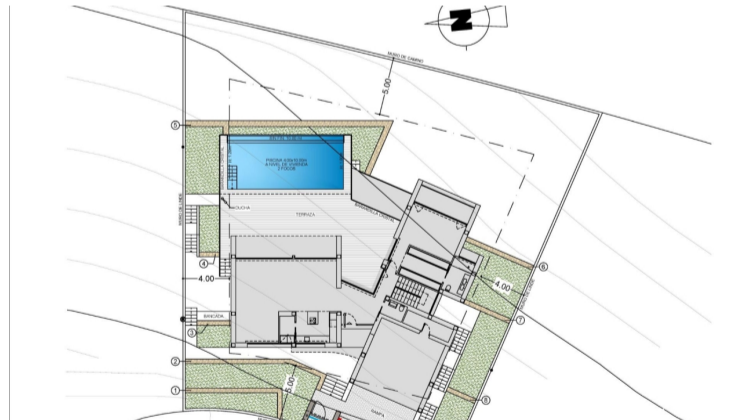

## Detached Villa til salg i Benitachell

€2,221,850

NEW BUILD LUXURY VILLA IN CUMBRE DEL SOL Cumbre del Sol is a place where you can enjoy both nature as well as the sun and sea. This luxury villa offers peace and comfort so the owner can relax peacefully with an incredible sea view. Could this be your future home? New Build villa design combines in a stylish and functional way a truly modern...