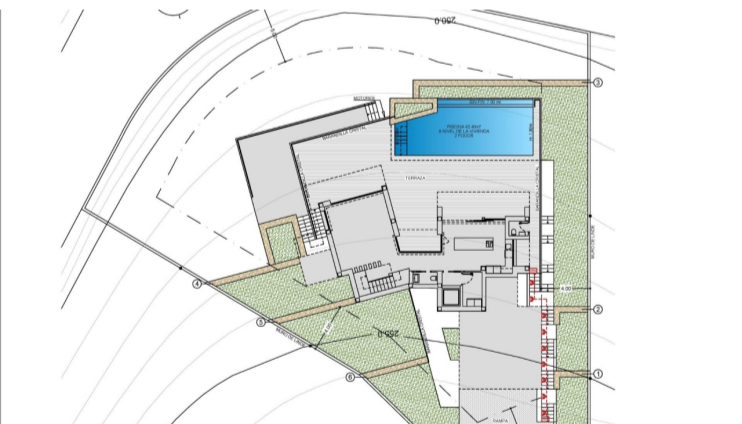

BOLIG ID: RED-SP0691

Detached Villa til salg i Benitachell

€2,421,000

NEW BUILD LUXURY VILLA IN CUMBRE DEL SOL In the heart of the Residential Cumbre del Sol, you can find this luxury villa with its private pool. New Build modern villa design combines in an elegant and functional way, modern and Mediterranean architecture. On the façade, characterized by large geometrical shapes based on diagonal lines, the colour...