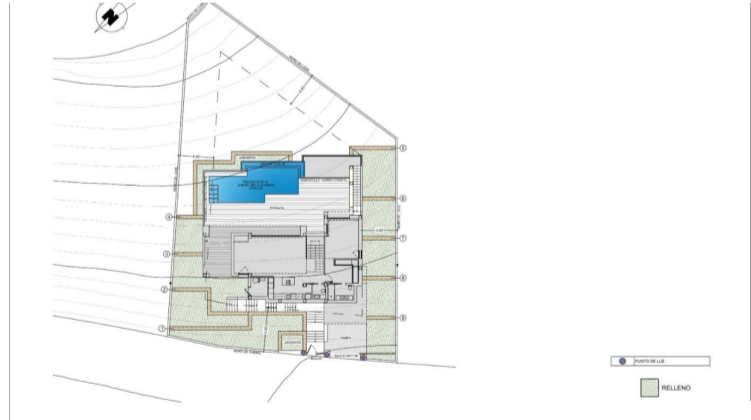

BOLIG ID: RED-SP0694

Detached Villa til salg i Benitachell

€1,745,000

NEW BUILD VILLA WITH THE SEA VIEWS IN CUMBRE DEL SOL New Build luxury villa with private pool and sea views in the Residential Resort Cumbre del Sol, in Benitachell, on the Costa Blanca North, between Alicante and Valencia city. A modern design and an elegant and bright layout are the keys to this villa with 3 bedrooms, all with en-suite...