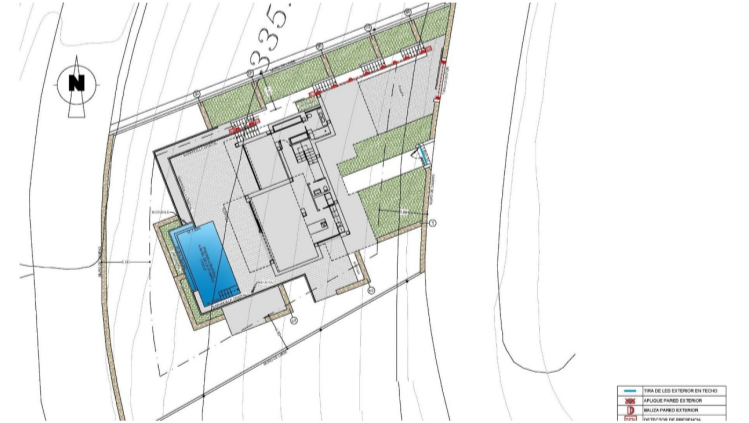

**BOLIG ID: RED-SP0707**

## Detached Villa til salg i Benitachell

€2,456,000

NEW BUILD LUXURY VILLA IN CUMBRE DEL SOL New Build luxury villa with spectacular sea views is ideal to live in with the family or to enjoy with friends. It is located at the top of Puig de la Llorençà, in the Residential Cumbre del Sol dominating over the residential area and with an unbeatable sea view. A unique and exclusive place in the North...