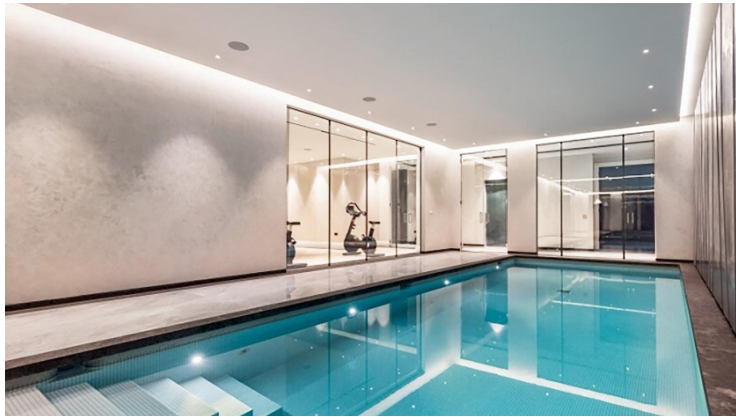

BOLIG ID: RED-SP0674

Penthouse til salg i Finestrat

€228,000

NEW BUILD RESIDENTIAL IN RELLEU New Build residential in Relleu is the ideal place for those who want to have a quality home in a very beautiful place and with all services next door. The building has 7 floors with 2 stairs and its 2 elevators. In the basement there are 69 parking spaces and 42 storage rooms. On the ground floor is the heated...