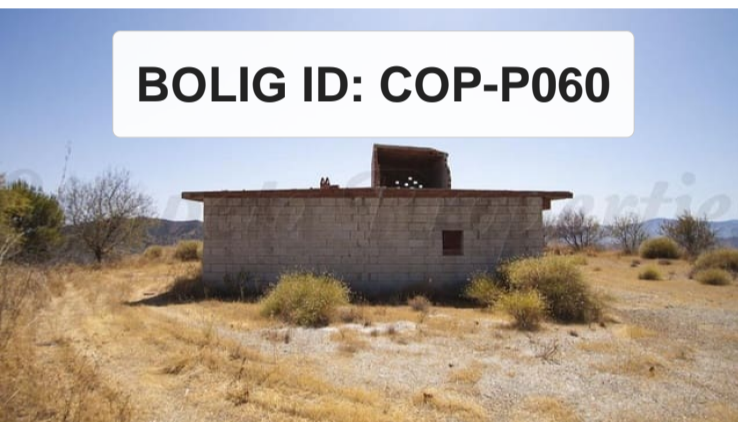

BOLIG ID: COP-P060

Grund til salg i Sedella

€195,000

This large plot of app 37,900 sqm is situated within ten minutes drive of the village of Sedella and has many trees. There is a building on the land of app. 200 sqm with stable area. There are lovely views from the property of the mountain ranges and verdant countryside. The coast is within 25 minutes drive and Málaga airport is about an hour away...