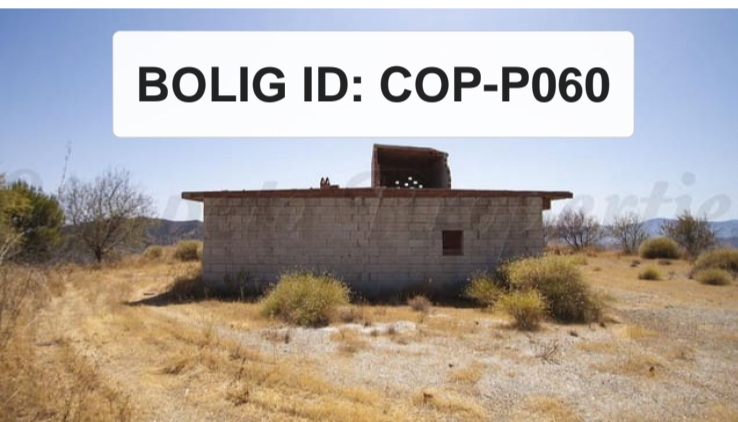

**BOLIG ID: COP-P060**

# Plot til salg i Sedella

€195,000

This large plot of app 37,900 sqm is situated within ten minutes drive of the village of Sedella and has many trees. There is a building on the land of app. 200 sqm with stable area. There are lovely views from the property of the mountain ranges and verdant countryside. The coast is within 25 minutes drive and Málaga airport is about an hour away...