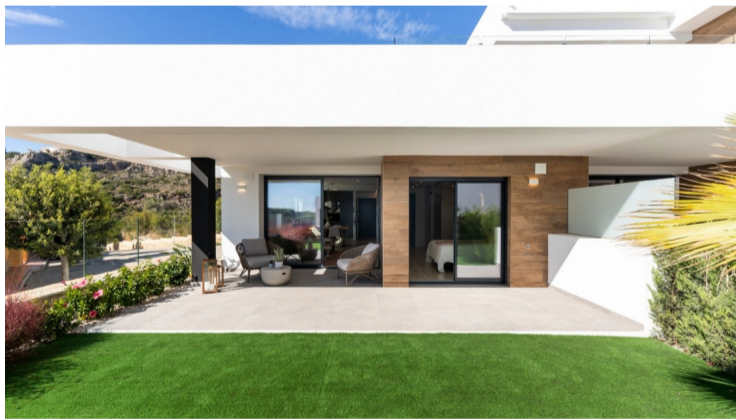

BOLIG ID: CPS-CBDV-29401

Lejlighed til salg i Benitachell

€377,000

Apartments in Cumbre del Sol, natural beauty by the sea. Each apartment at Montecala Gardens is unique, its distribution, outdoor spaces and terraces varying according to its location. Greco-26 is spread over a single floor, it has three double bedrooms with large closets, two bathrooms, a kitchen open to the spacious living-dining room, a terrace, a...