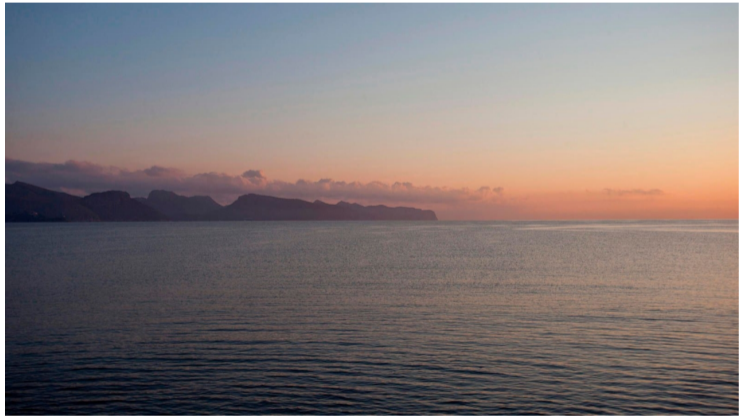

BOLIG ID: CAP-2826

Country house til salg i Puerto Pollensa

€1,400,000

This beautiful plot of 1.557 m2 in Port de Pollença is located in an area with easy access and stunning views to the mountains of the Serra de Tramuntana. It is possible to build a large single-family house with up to 778 m2 of constructed surface and 2 floors, and it is also compatible with tertiary-administrative use, infrastructural facilities...