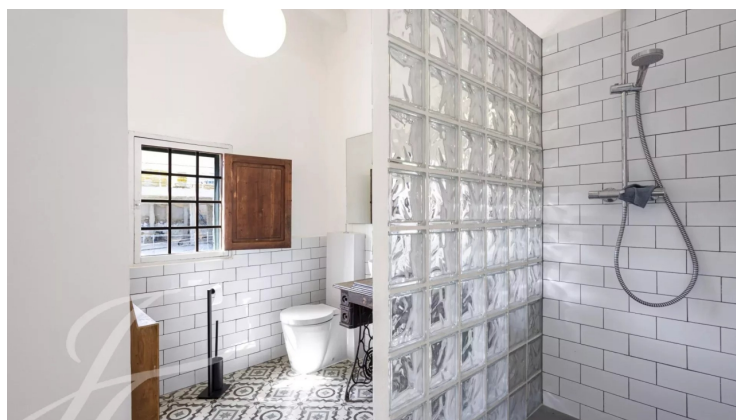

BOLIG ID: JOT-V1504PM

Apartment til salg i Palma De Mallorca

€1,250,000

This charming house is located in El Terreno, next to Bellver Park, and with a breathtaking view of the sea and Genova. The entrance is private and exclusive, giving you a feeling of privacy and independence. The apartment is spread over two floors and has two spacious roof terraces, which offer fantastic panoramic views, as well as a shaded patio...