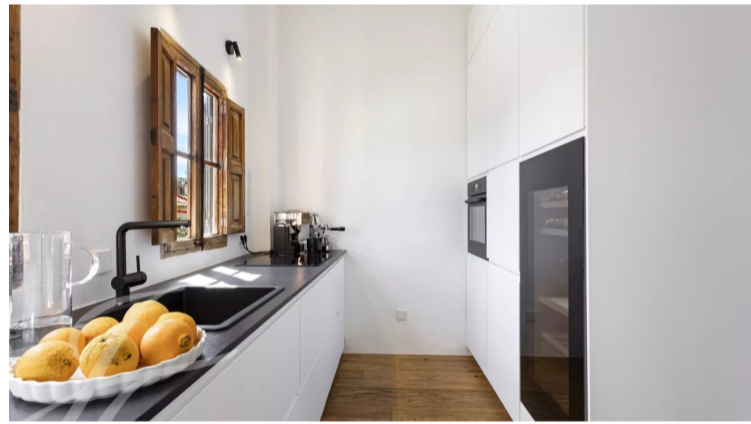

## Lejlighed til salg i Palma De Mallorca

€1,110,000

Classic Penthouse with Sea Views in El Terreno This charming house is located in El Terreno, next to Bellver Park, and with a breathtaking view of the sea and Genova. The entrance is private and exclusive, giving you a feeling of privacy and independence. The apartment is spread over two floors and has two spacious roof terraces, which offer...