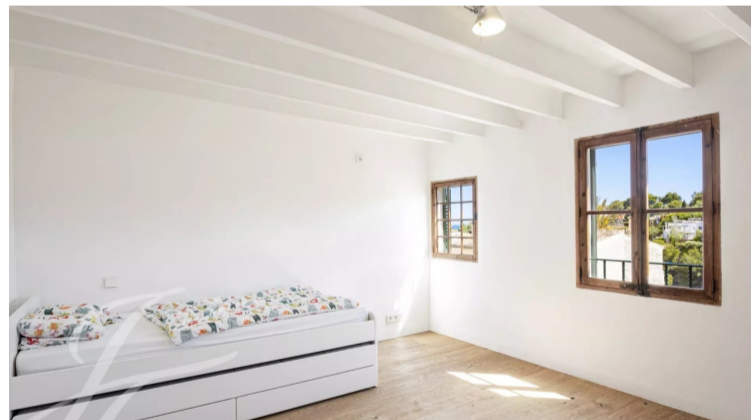

BOLIG ID: JOT-V1504PM

Apartment til salg i Palma De Mallorca

€1,250,000

This charming house is located in El Terreno, next to Bellver Park, and with a breathtaking view of the sea and Genova. The entrance is private and exclusive, giving you a feeling of privacy and independence. The apartment is spread over two floors and has two spacious roof terraces, which offer fantastic panoramic views, as well as a shaded patio...