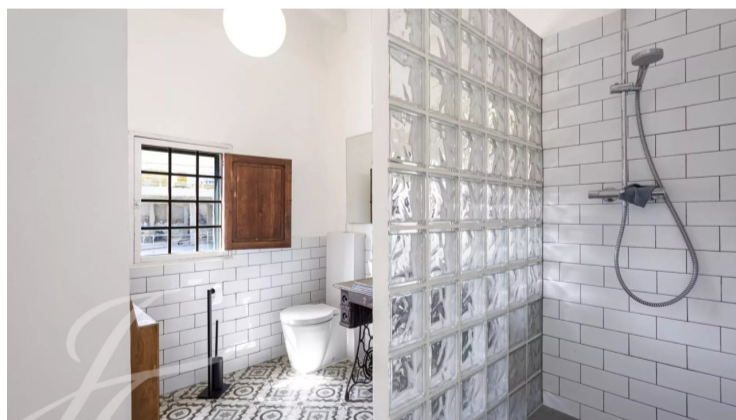

BOLIG ID: JOT-V1504PM

Apartment til salg i Palma De Mallorca

€1,250,000

This charming house is located in El Terreno, next to Bellver Park, and with a breathtaking view of the sea and Genova. The entrance is private and exclusive, giving you a feeling of privacy and independence. The apartment is spread over two floors and has two spacious roof terraces, which offer fantastic panoramic views, as well as a shaded patio...