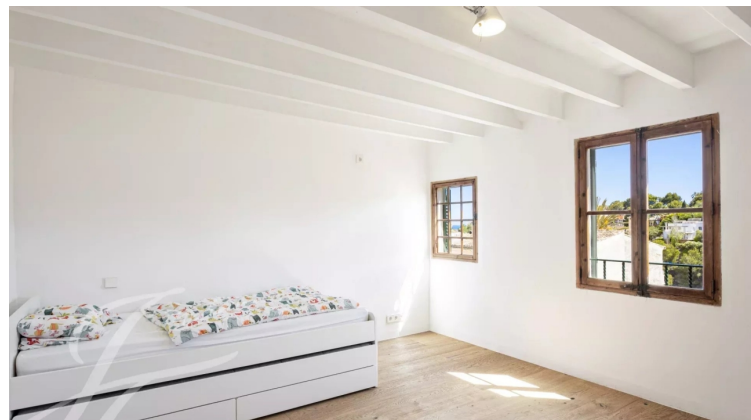

BOLIG ID: JOT-V1504PM

Apartment til salg i Palma De Mallorca

€1,250,000

This charming house is located in El Terreno, next to Bellver Park, and with a breathtaking view of the sea and Genova. The entrance is private and exclusive, giving you a feeling of privacy and independence. The apartment is spread over two floors and has two spacious roof terraces, which offer fantastic panoramic views, as well as a shaded patio...