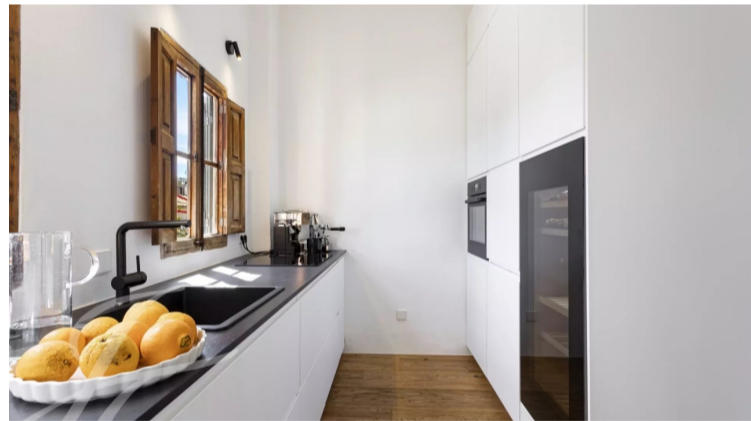

BOLIG ID: JOT-V1504PM

Apartment til salg i Palma De Mallorca

€1,250,000

This charming house is located in El Terreno, next to Bellver Park, and with a breathtaking view of the sea and Genova. The entrance is private and exclusive, giving you a feeling of privacy and independence. The apartment is spread over two floors and has two spacious roof terraces, which offer fantastic panoramic views, as well as a shaded patio...