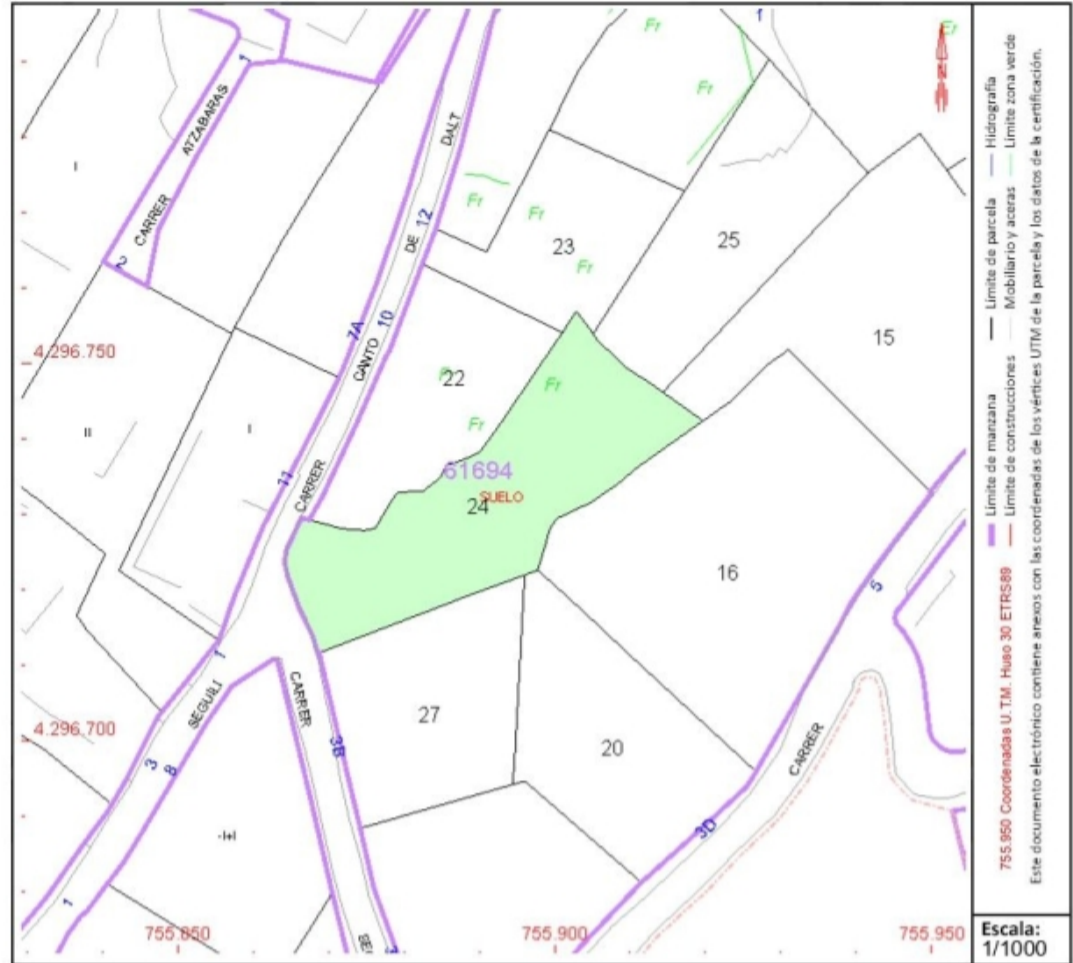

### Localización:

CL CANTO D'ALT Suelo  
03792 ORBA [ALICANTE]

Clase: URBANO

Uso principal: Suelo sin edif.

Superficie construida:

Año construcción:

## PARCELA

Superficie gráfica: 905 m2

Participación del inmueble: 99,999900 %

Tipo:

**BOLIG ID: PEG-001512**

Urbanización Orbeta

## Plot til salg i Orba

€90,000

On this plot of 905 m2 you can build a house in two different heights. It is located in the Orbeta de Orba urbanization in the heart of the Costa Blanca. Beautiful views of the valley and the surrounding mountains. Very close to the town, which is about 10-15 minutes from the motorway that connects Alicante and Valencia. It is located near Dénia...