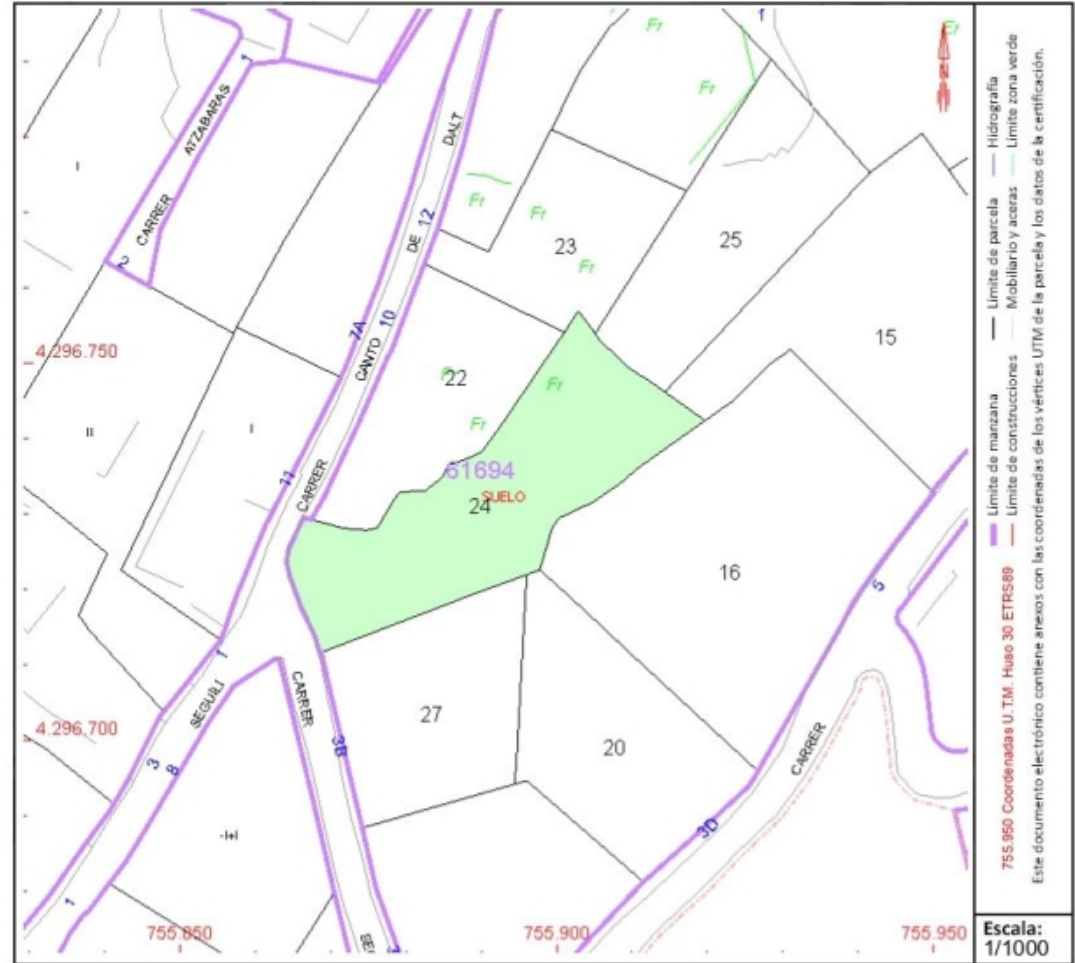

DATOS DESCRIPTIVOS DEL INMUEBLE

Localización:

CL CANTO D'ALT Suelo
03792 ORBA [ALICANTE]

Clase: URBANO

Uso principal: Suelo sin edif.

Superficie construida:

Año construcción:

PARCELA

Superficie gráfica: 905 m2

Participación del inmueble: 99,999900 %

Tipo:

BOLIG ID: PEG-001512

Urbanización Orbeta

Plot til salg i Orba

€90,000

On this plot of 905 m2 you can build a house in two different heights. It is located in the Orbeta de Orba urbanization in the heart of the Costa Blanca. Beautiful views of the valley and the surrounding mountains. Very close to the town, which is about 10-15 minutes from the motorway that connects Alicante and Valencia. It is located near Dénia...