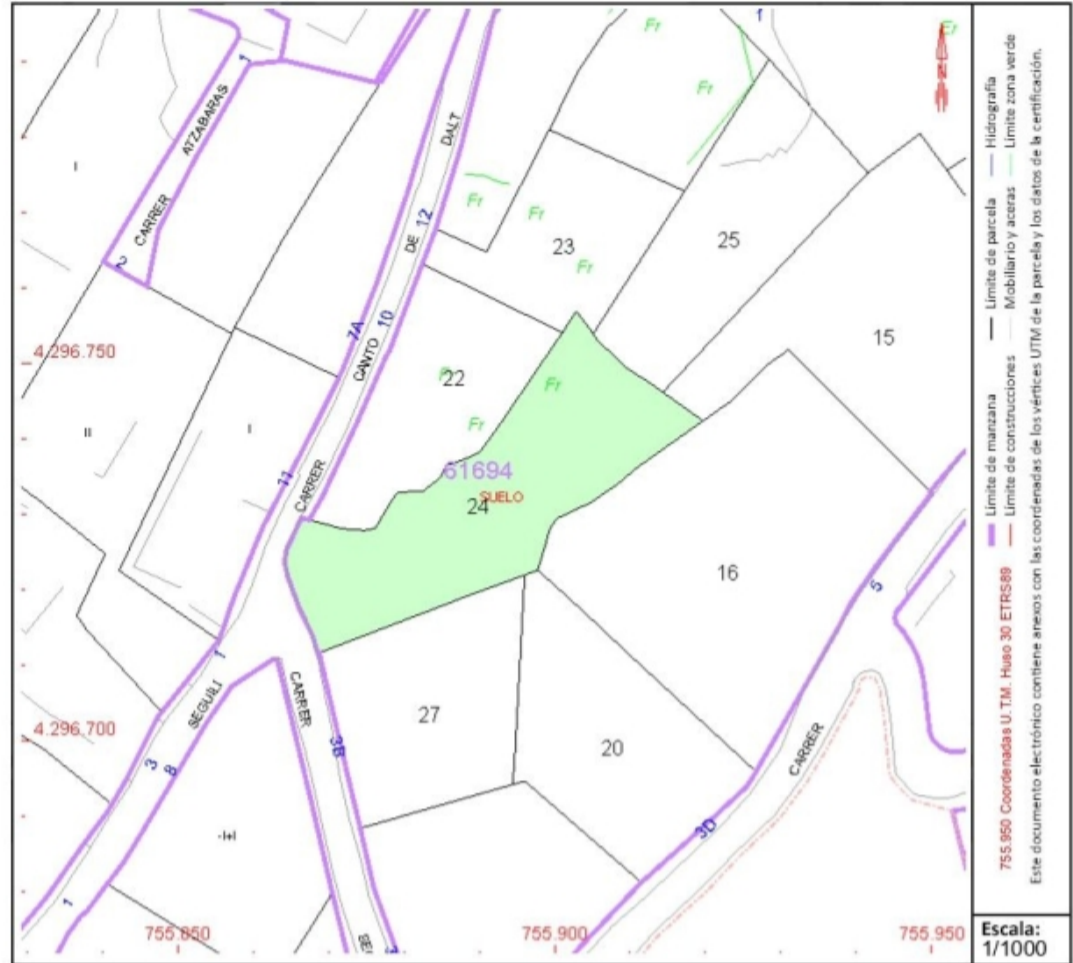

DATOS DESCRIPTIVOS DEL INMUEBLE

Localización:

CL CANTO D'ALT Suelo
03792 ORBA [ALICANTE]

Clase: URBANO

Uso principal: Suelo sin edif.

Superficie construida:

Año construcción:

PARCELA

Superficie gráfica: 905 m2

Participación del inmueble: 99,999900 %

Tipo: